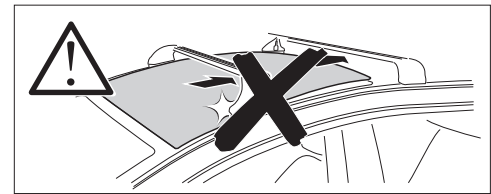

1

Kit 186162

HAVAL H6 (Mk. III), 5-dr SUV, 21-

ISO 11154-E

This kit is only for vehicles with flush railing.

1 KIT
Safety

057 x4   134 x4   079 x4   Spare Part 54201 x4

+ **i2** = Max: 75 kg / 165 lbs

Max 130 km/h / 80 Mph

2 FOOT PACK
Instructions

THULE
x4   4 Nm x1

80 km/h / 50 Mph